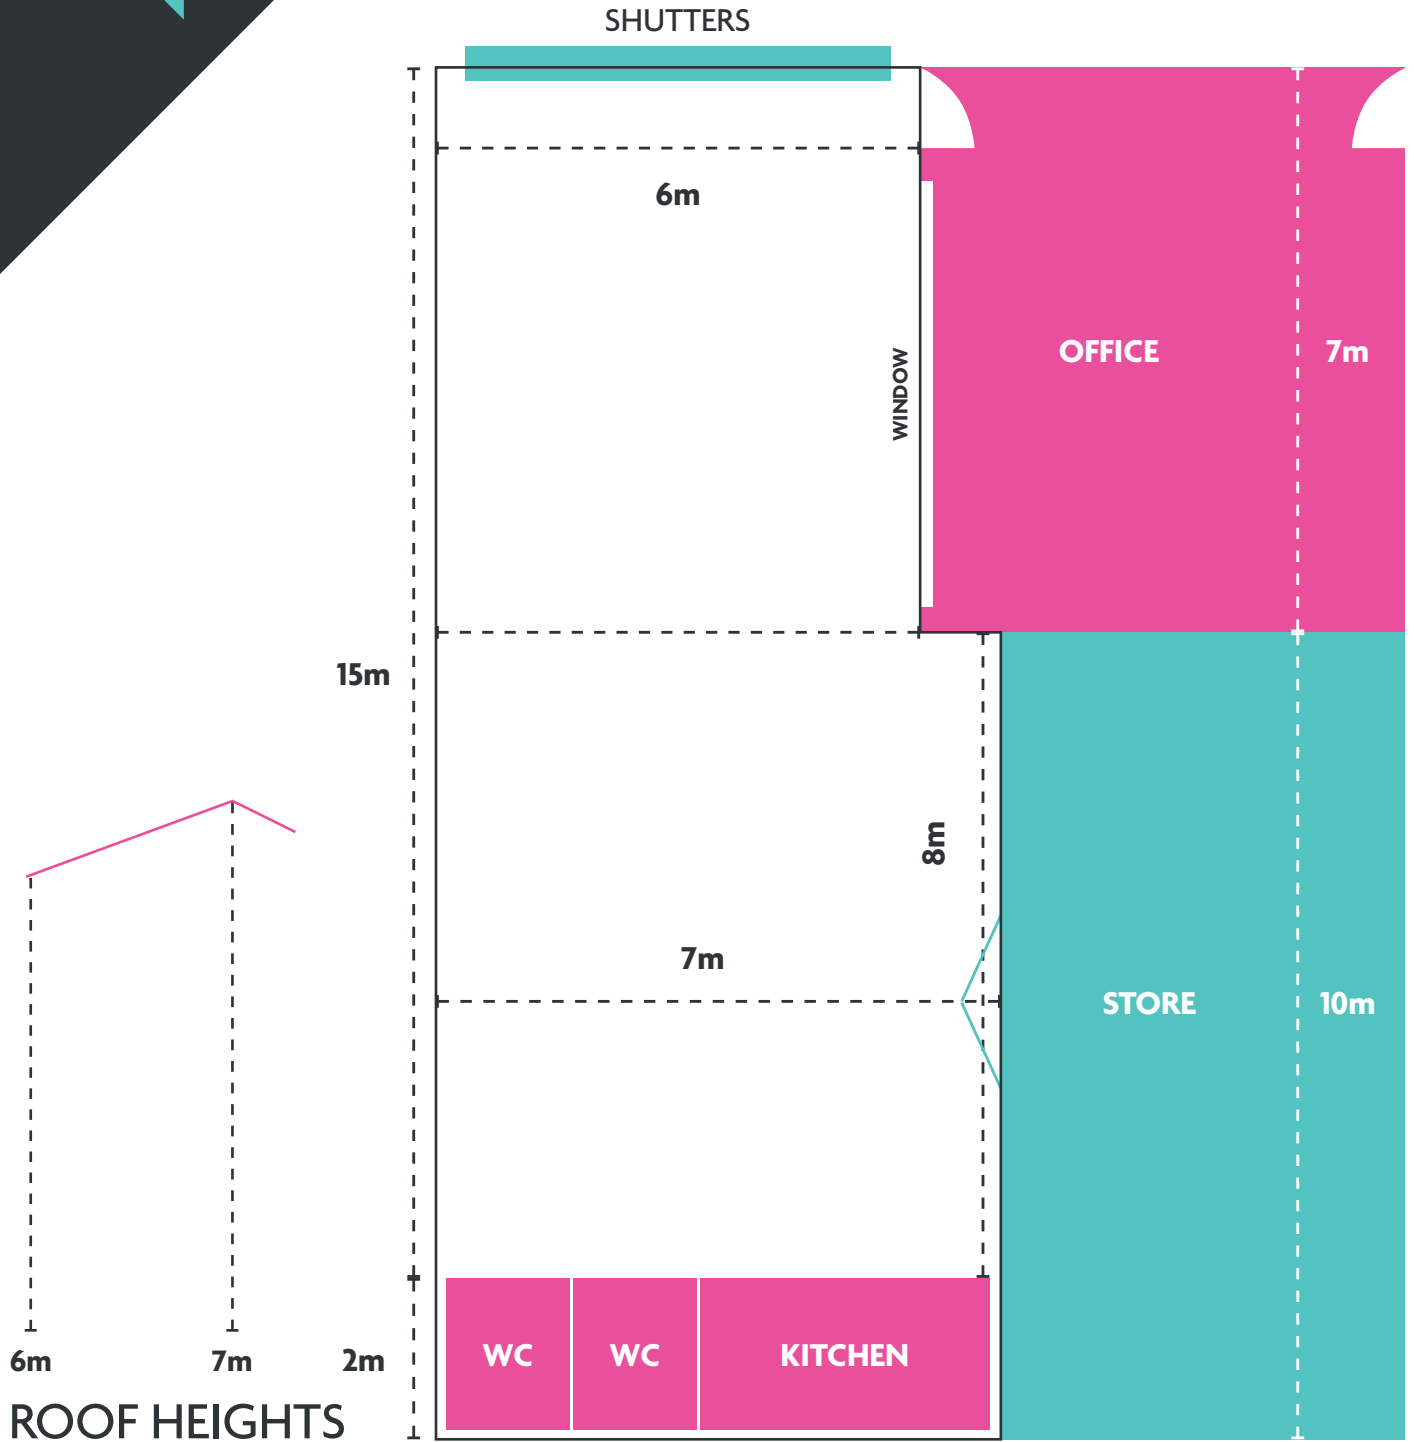

NLP FLOOR PLAN

01785 33573 NLP-LTD.COM

NORWELL LAPLEY PRODUCTIONS LTD
Unit 4 Brindley Close, Stafford ST16 3SU